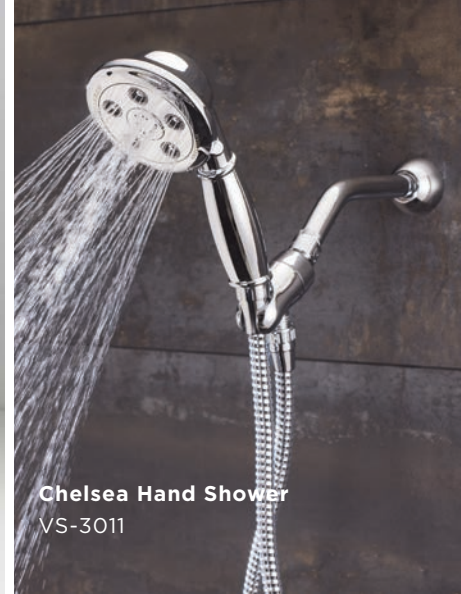

## Bathroom Collections

The Chelsea  
Collection

**Chelsea Centerset Faucet**  
SB-1711-BN

**Chelsea Hand Shower**  
VS-3011

**Chelsea Valve Trim**  
SM-10000

**Chelsea Widespread Faucet**  
SB-1721-E