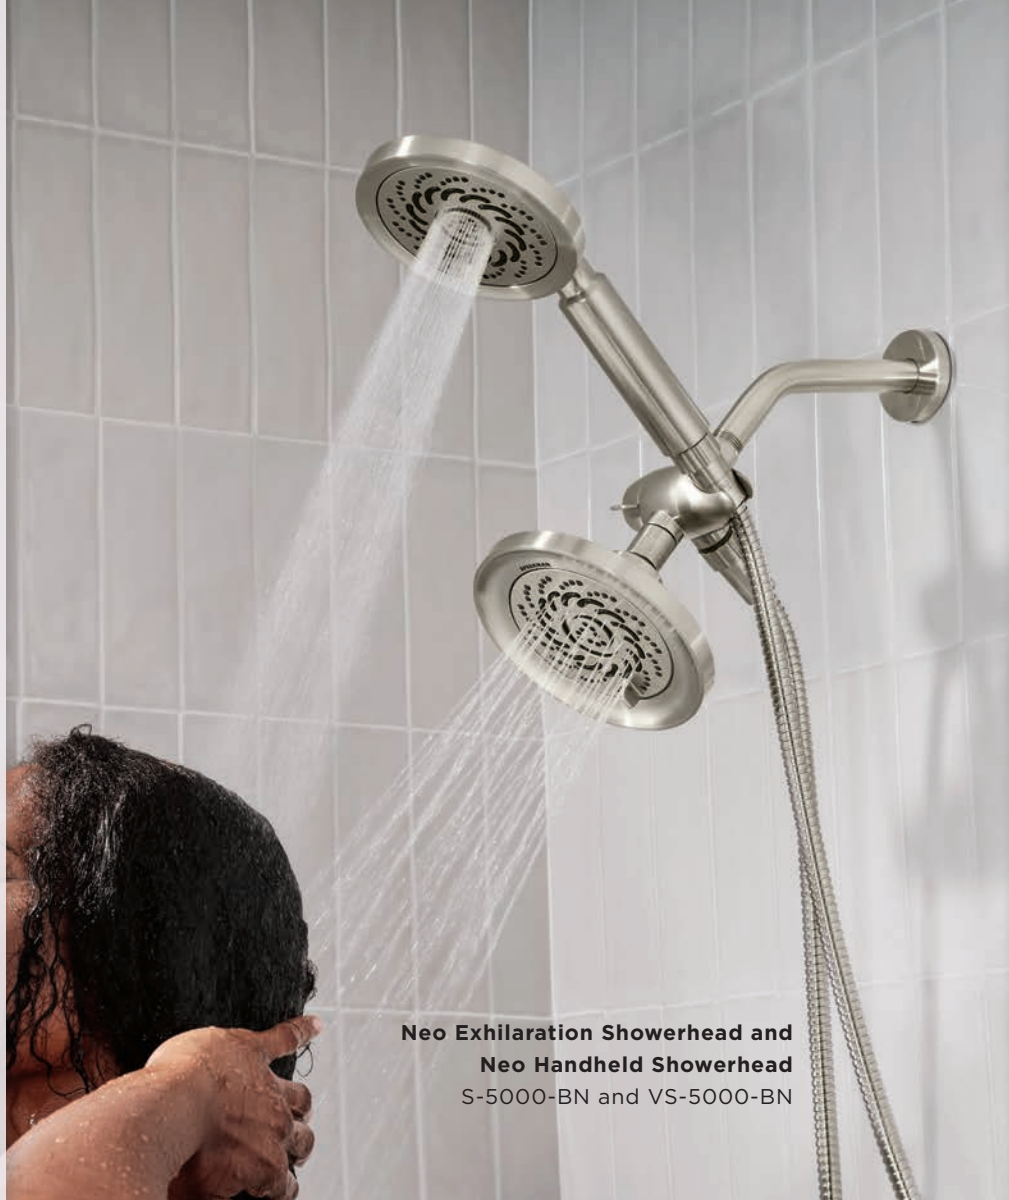

At Speakman, the experience speaks for itself.

That means you'll not only enjoy flawlessly designed, high-quality plumbing products, but also best-in-class service from our dedicated team - from the moment we meet until well after your project is complete.

It's our way of putting 150 years of plumbing experience to work for you.

**Neo Exhilaration Showerhead and
Neo Handheld Showerhead**
S-5000-BN and VS-5000-BN